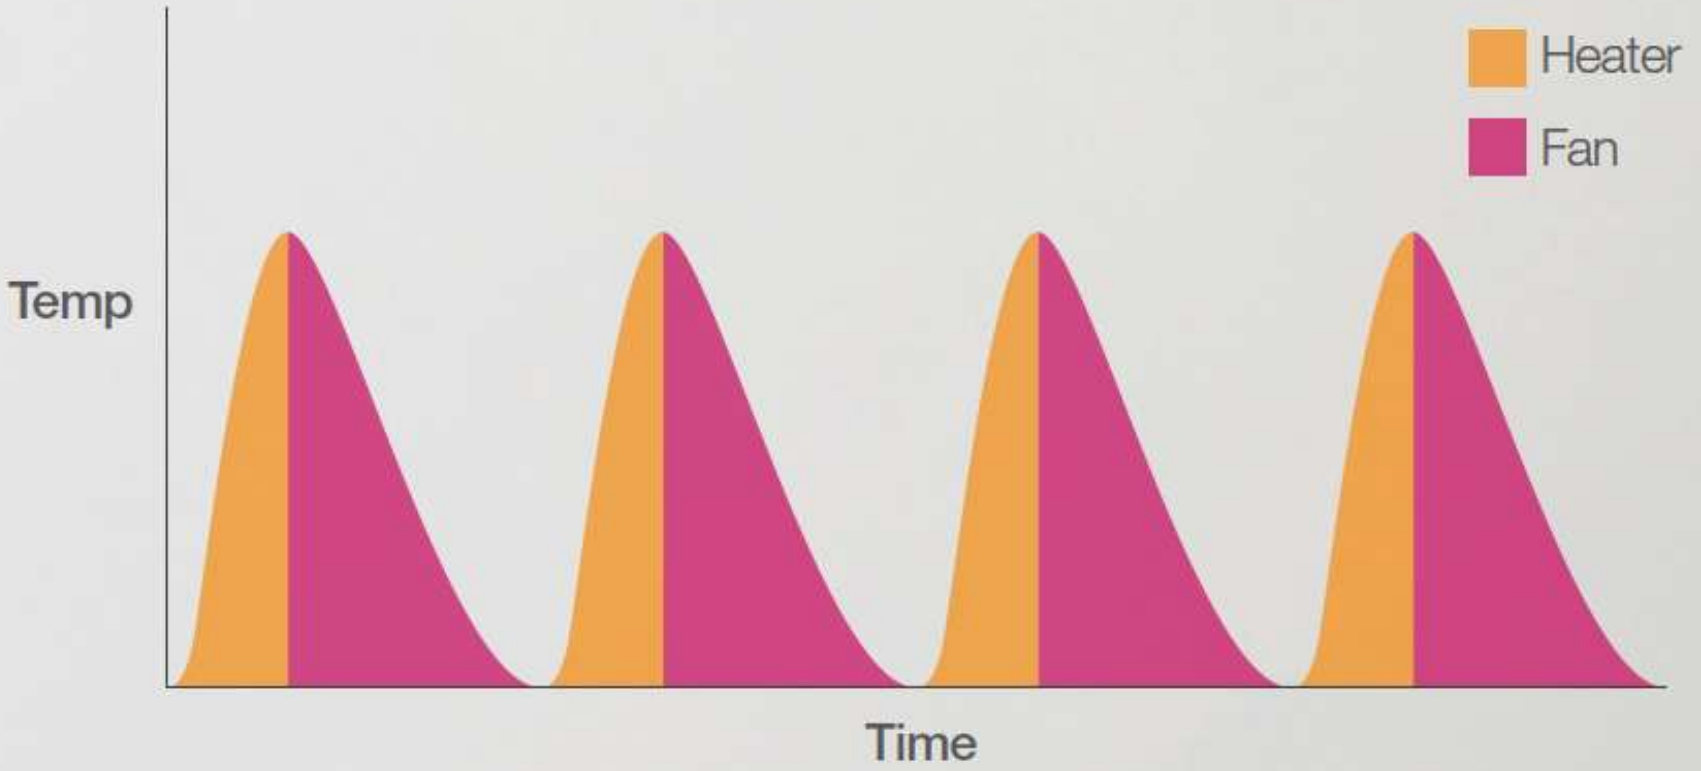

We Tested It/

50%

of participants
gained weight by
the end of the trial.

2KG

on average was
gained by these
participants.

ode™

Why We're Here/

ode™